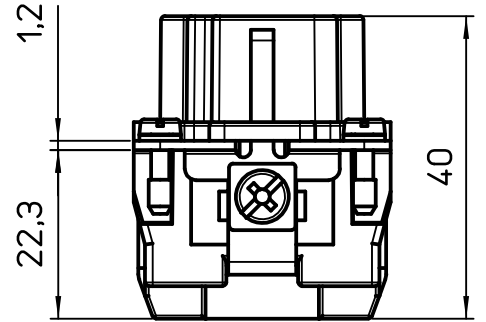

A

B

C

Diritti riservati All rights reserved

	Dimensions in mm
Original Size A4	
Date 20/03/23	
Sign. G.Renna	

Simplified representation with dimensions without tolerance

CQEYF 32  
 female insert, AXYR®, 32P + PE, 16A 500V, silver plated contacts

Scale  
 1:1