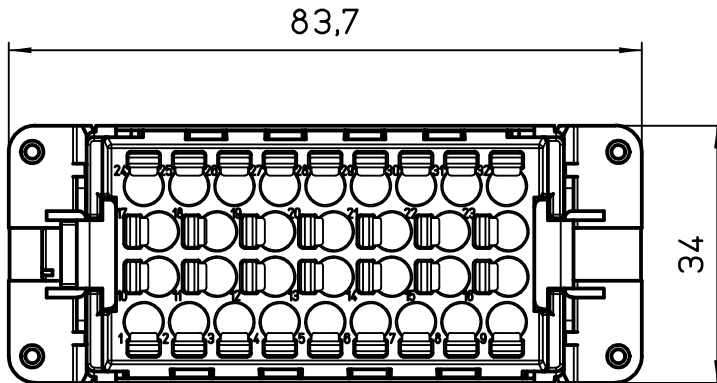

A

B

C

Diritti riservati All rights reserved

	Dimensions in mm
Original Size A4	
Date 20/03/23	
Sign. G.Renna	

Simplified representation with dimensions without tolerance

CQEYF 32  
 female insert, AXYR®, 32P + PE, 16A 500V, silver plated contacts

Scale  
 1:1