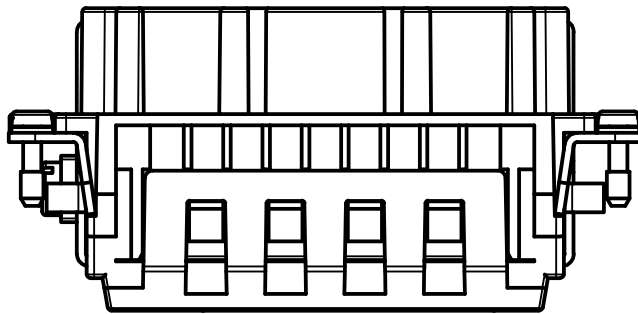

A

B

C

Diritti riservati All rights reserved

	Dimensions in mm
Original Size A4	
Date 20/03/23	
Sign. G.Renna	

Simplified representation with dimensions without tolerance

CQEYF 32  
 female insert, AXYR®, 32P + PE, 16A 500V, silver plated contacts

Scale  
 1:1