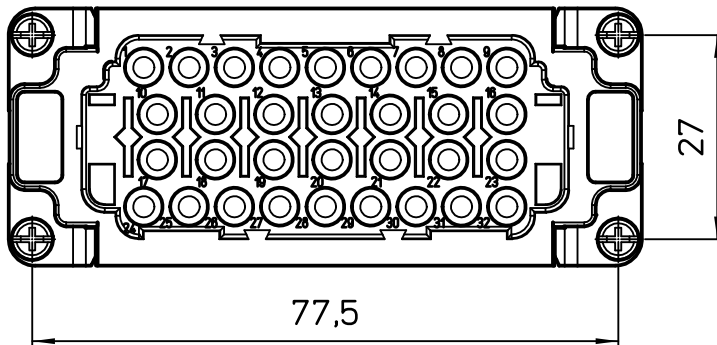

A

B

C

Diritti riservati All rights reserved

	Dimensions in mm
Original Size A4	
Date 20/03/23	
Sign. G.Renna	

Simplified representation with dimensions without tolerance

CQEYF 32  
 female insert, AXYR®, 32P + PE, 16A 500V, silver plated contacts

Scale  
 1:1