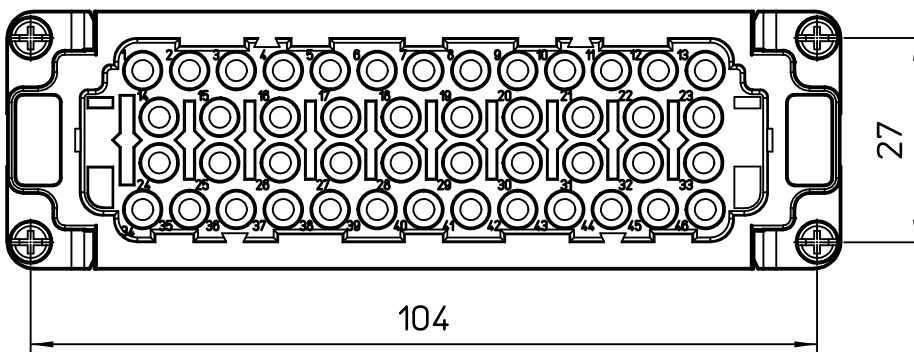

A

A

Diritti riservati All rights reserved

B

B

C

C

	Dimensions in mm
Original Size A4	
Date 20/03/23	
Sign. G.Renna	

Simplified representation with dimensions without tolerance

CQEYF 46
 female insert, AXYR®, 46P + PE, 16A 500V, silver plated contacts

Scale
 1:1