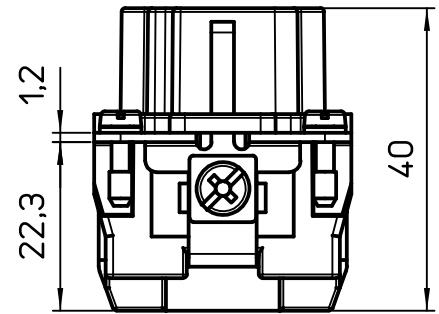

A

A

Diritti riservati All rights reserved

B

B

C

C

	Dimensions in mm
Original Size A4	
Date 20/03/23	
Sign. G.Renna	

Simplified representation with dimensions without tolerance

CQEYF 46
 female insert, AXYR®, 46P + PE, 16A 500V, silver plated contacts

Scale
 1:1