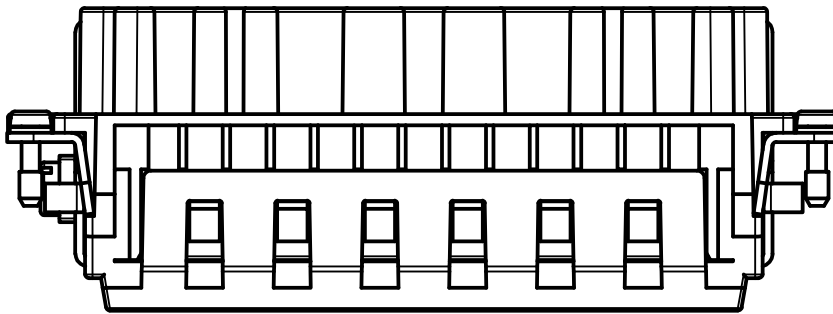

A

A

Diritti riservati All rights reserved

B

B

C

C

	Dimensions in mm
Original Size A4	
Date 20/03/23	
Sign. G.Renna	

Simplified representation with dimensions without tolerance

CQEYF 46
female insert, AXYR®, 46P + PE, 16A 500V, silver plated contacts

Scale
1:1